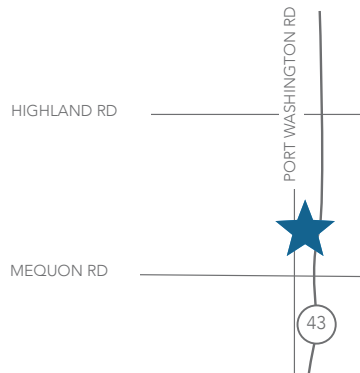

MEQUON
 11616 N. PORT WASHINGTON RD
 262.241.4250
eliteclubs.com/mequon

ALL ABOUT SCAMP

SIBLING DISCOUNT
 \$20 OFF EACH ADDITIONAL CHILD!
 CANNOT BE COMBINED WITH OTHER PROMOTIONAL OFFERS.

Are you looking for summer camps in the Milwaukee area? We welcome kids as young as three years old to join us at the club this summer for three months of sports, games, fitness, and of course fun! Elite Sports Clubs offers a traditional summer day camp for school-age kids or a Petite Elite Camp, which is a half-day camp for pre-school-age kids.