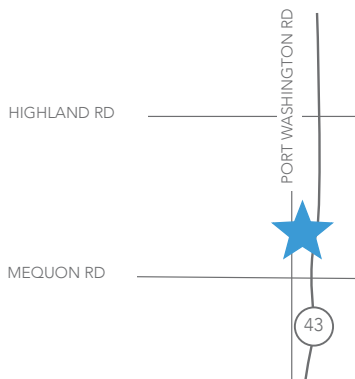

BROOKFIELD
13825 W. BURLEIGH RD
262.786.0880
eliteclubs.com/brookfield

RIVER GLEN
2001 W. GOOD HOPE RD
414.352.4900
eliteclubs.com/river-glen

MEQUON
11616 N. PORT WASHINGTON RD
262.241.4250
eliteclubs.com/mequon