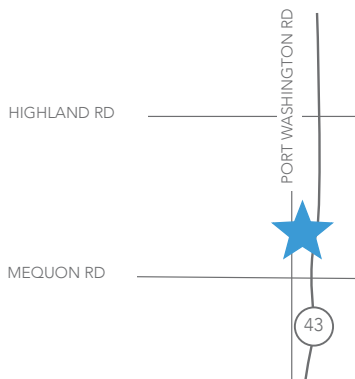

BROOKFIELD
13825 W. BURLEIGH RD
262.786.0880
eliteclubs.com/brookfield

RIVER GLEN
2001 W. GOOD HOPE RD
414.352.4900
eliteclubs.com/river-glen

MEQUON
11616 N. PORT WASHINGTON RD
262.241.4250
eliteclubs.com/mequon

\$17/day

Brookfield

Tuesday 12:00-1:30pm
Wednesday 6:00-7:30am
Wednesday 7:30-9:00pm

North Shore

Monday 6:00-7:30pm

River Glen

Tuesday 6:30-8:00pm
Wednesday 10:30am-12:00pm
Sunday 10:30am-12:00pm

Traveling Team