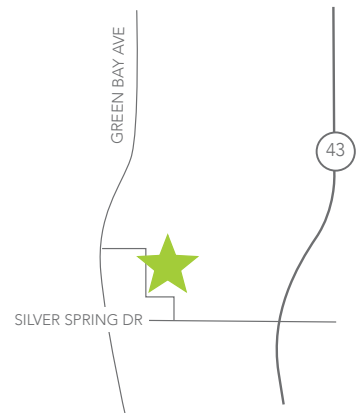

BROOKFIELD
13825 W. BURLEIGH RD
262.786.0880
eliteclubs.com/brookfield

RIVER GLEN
2001 W. GOOD HOPE RD
414.352.4900
eliteclubs.com/river-glen

MEQUON
11616 N. PORT WASHINGTON RD
262.241.4250
eliteclubs.com/mequon

\$17/day

Brookfield

Tuesday 12:00-1:30pm
Wednesday 6:00-7:30am
Wednesday 7:30-9:00pm

North Shore

Monday 6:00-7:30pm

River Glen

Tuesday 6:30-8:00pm
Wednesday 10:30am-12:00pm
Sunday 10:30am-12:00pm

Traveling Team