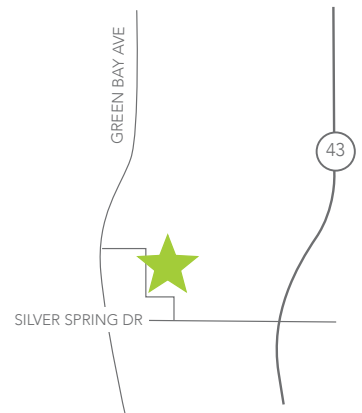

NORTH SHORE
5750 N. GLEN PARK RD
414.351.2900
eliteclubs.com/north-shore