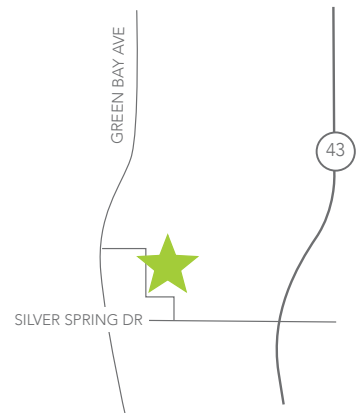

BROOKFIELD
13825 W. BURLEIGH RD
262.786.0880
eliteclubs.com/brookfield

RIVER GLEN
2001 W. GOOD HOPE RD
414.352.4900
eliteclubs.com/river-glen

MEQUON
11616 N. PORT WASHINGTON RD
262.241.4250
eliteclubs.com/mequon