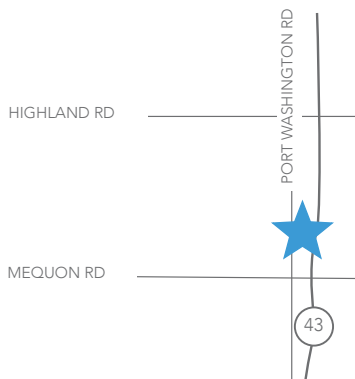

**BROOKFIELD**  
13825 W. BURLEIGH RD  
262.786.0880  
[eliteclubs.com/brookfield](http://eliteclubs.com/brookfield)

**RIVER GLEN**  
2001 W. GOOD HOPE RD  
414.352.4900  
[eliteclubs.com/river-glen](http://eliteclubs.com/river-glen)

**MEQUON**  
11616 N. PORT WASHINGTON RD  
262.241.4250  
[eliteclubs.com/mequon](http://eliteclubs.com/mequon)

**NORTH SHORE**  
5750 N. GLEN PARK RD  
414.351.2900  
[eliteclubs.com/north-shore](http://eliteclubs.com/north-shore)